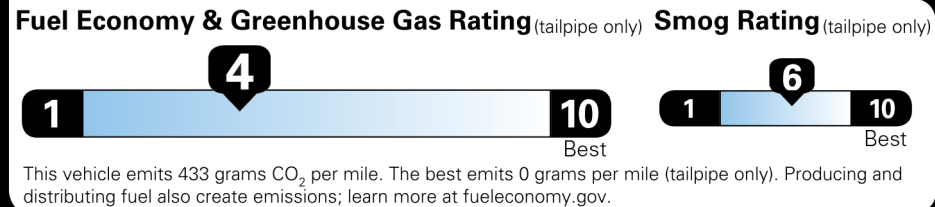

GOVERNMENT 5-STAR SAFETY RATINGS

Overall Vehicle Score ★★★★★

Based on the combined ratings of frontal, side and rollover. Should ONLY be compared to other vehicles of similar size and weight.

Frontal Crash Driver ★★★★★ Passenger ★★★★★

Based on the risk of injury in a frontal impact. Should ONLY be compared to other vehicles of similar size and weight.

Side Crash Front seat ★★★★★ Rear seat ★★★★★

Based on the risk of injury in a side impact.

Rollover ★★★★★

Based on the risk of rollover in a single-vehicle crash.

Star ratings range from 1 to 5 stars (★★★★★) with 5 being the highest.
Source: National Highway Traffic Safety Administration (NHTSA)
www.safercar.gov or 1-888-327-4236

EPA DOT Fuel Economy and Environment

Gasoline Vehicle

Fuel Economy
21 MPG Small Pickups range from 20 to 38 MPG. The best vehicle rates 146 MPGe.
19 23
combined city/hwy city highway
4.8 gallons per 100 miles

You spend $3,250 more in fuel costs over 5 years compared to the average new vehicle.

Annual fuel cost $2,350

Actual results will vary for many reasons, including driving conditions and how you drive and maintain your vehicle. The average new vehicle gets 29 MPG and costs $8,500 to fuel over 5 years. Cost estimates are based on 15,000 miles per year at $3.30 per gallon. MPGe is miles per gasoline gallon equivalent. Vehicle emissions are a significant cause of climate change and smog.

fuel economy.gov
Calculate personalized estimates and compare vehicles

MANUFACTURER'S SUGGESTED RETAIL PRICE† $55,279.00

DELIVERY, PROCESSING AND HANDLING FEE 1,595.00

TOTAL SUGGESTED RETAIL PRICE $56,874.00

†Manufacturer's suggested retail price excludes delivery processing and handling fees, license and title fees, applicable federal, state and local taxes, and dealer and distributor options and accessories.

Delivered by Truck to: 19082
TOYOTA OF BOWIE
16700 GOVERNOR BRIDGE RD.
BOWIE MD20716

TML1E1N1S0F0W0