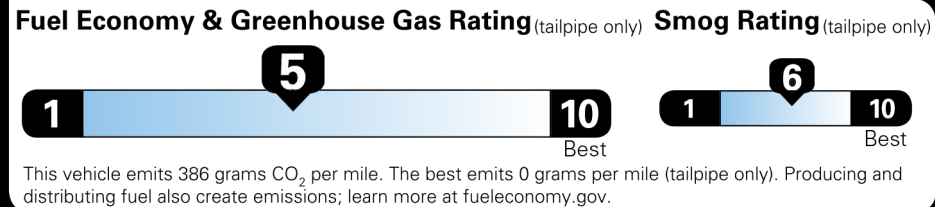

For Full Product Details:
Please Visit Toyota.com/Tacoma
Full Tank of Gas

BASE MANUFACTURER'S SUGGESTED RETAIL PRICE $47,335.00

OPTIONAL EQUIPMENT

- FE 50 State Emissions
- OF TRD Off-Road Premium Package (i-FORCE MAX) - includes SofTex(R)-trimmed seats with heated and ventilated power-adjustable front seats, leather-trimmed heated steering wheel, 14-in. Toyota Audio Multimedia display, Multi-Terrain Monitor (MTM), JBL(R) Premium Audio with JBL(R) FLEX portable speaker, moonroof, Qi-compatible wireless charging, dual zone automatic climate control, digital rearview mirror w/ HomeLink(R) universal transceiver, Integrated Trailer Brake Controller (ITBC), power open/close tailgate, and power horizontal rear window 8,540.00
- CJ. Bed Mat 200.00
- D5. Door Edge Guard 165.00
- MF. Mudguards 165.00
- R2. Oval Tube Step - Black 600.00
- 2T. All Weather Floor Liners 199.00

Not Original - Copy
Created on 2026-04-14 15:28:31 (UTC)

EPA DOT Fuel Economy and Environment

Gasoline Vehicle

Fuel Economy
23 MPG
Std Pickups range from 12 to 87 MPG. The best vehicle rates 146 MPGe.
22 24
combined city/hwy city highway
4.3 gallons per 100 miles

You spend $2,250
more in fuel costs over 5 years compared to the average new vehicle.

Annual fuel cost $2,150

Actual results will vary for many reasons, including driving conditions and how you drive and maintain your vehicle. The average new vehicle gets 29 MPG and costs $8,500 to fuel over 5 years. Cost estimates are based on 15,000 miles per year at $3.30 per gallon. MPGe is miles per gasoline gallon equivalent. Vehicle emissions are a significant cause of climate change and smog.

fuel economy.gov
Calculate personalized estimates and compare vehicles

MANUFACTURER'S SUGGESTED RETAIL PRICE[†]	$57,204.00
DELIVERY, PROCESSING AND HANDLING FEE	1,595.00
TOTAL SUGGESTED RETAIL PRICE	$58,799.00

[†]Manufacturer's suggested retail price excludes delivery processing and handling fees, license and title fees, applicable federal, state and local taxes, and dealer and distributor options and accessories.

Delivered by Truck to: 45092
SHEEHY TOY FREDERICKSBURG
11295 PATRIOT HIGHWAY
FREDERICKSBURG VA22408

TML2E1N1S0F0W0