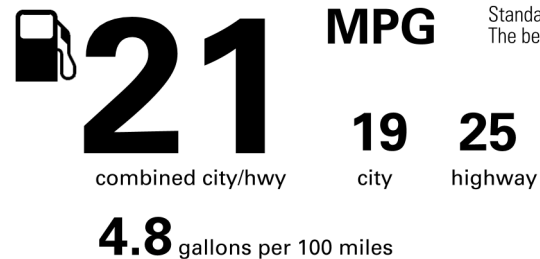

EPA DOT Fuel Economy and Environment

Gasoline Vehicle

Fuel Economy

You spend \$3,250
 more in fuel costs over 5 years compared to the average new vehicle.

Annual fuel cost

\$2,350

Fuel Economy & Greenhouse Gas Rating (tailpipe only) Smog Rating (tailpipe only)