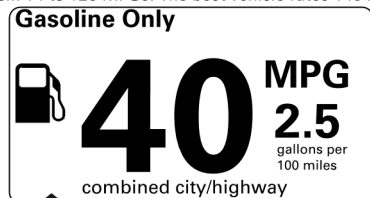

This vehicle has not been rated by the government for overall vehicle score, frontal crash, side crash or rollover risk.

Star ratings range from 1 to 5 stars (★★★★★) with 5 being the highest.
 Source: National Highway Traffic Safety Administration (NHTSA)
www.safercar.gov or 1-888-327-4236

Fuel Economy Small SUVs range from 14 to 125 MPGe. The best vehicle rates 146 MPGe.

You save \$3,750
 in fuel costs over 5 years compared to the average new vehicle.

Annual fuel Cost
\$950

This vehicle emits 54 grams CO₂ per mile. The best emits 0 grams per mile (tailpipe only). Producing and distributing fuel and electricity also create emissions; learn more at fuel economy.gov.