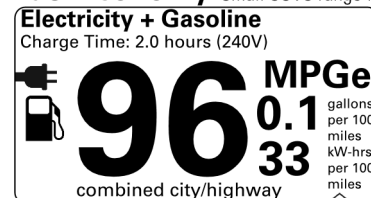

This vehicle has not been rated by the government for overall vehicle score, frontal crash, side crash or rollover risk.

Star ratings range from 1 to 5 stars (★★★★★) with 5 being the highest.
 Source: National Highway Traffic Safety Administration (NHTSA)
www.safercar.gov or 1-888-327-4236

BASE MANUFACTURER'S SUGGESTED RETAIL PRICE \$47,200.00

OPTIONAL EQUIPMENT

FE	50 State Emissions	
CY	Weather Package:	375.00
	- Heated Steering Wheel	
	- Windshield De-Icer	
	- Rain Sensing Windshield Wipers	
DA	XSE Plug-In Hybrid Driver Assist Package:	1,170.00
	- Toggle-type Shift-by-Wire System	
	- Advanced Park	
	- Head-Up Display	
	- Steering Wheel Mounted Paddle Shifters	
EJ	JBL w/ 9-Speakers incl/Subwoofer & Amp	620.00
SR	Panoramic Moonroof Package:	700.00
	- Power Tilt/Slide Panoramic Moonroof	
	- Digital Rearview Mirror w/ Homelink	
2T	All Weather Floor Liners and Cargo Tray	339.00
MF	Mudguards	160.00
D9	Door Sill Protectors	199.00
D5	Door Edge Guards	165.00
BM	Body Side Moldings	260.00

Fuel Economy Small SUVs range from 14 to 125 MPGe. The best vehicle rates 146 MPGe.

You save \$3,750
 in fuel costs over 5 years compared to the average new vehicle.

Annual fuel Cost
\$950

This vehicle emits 54 grams CO₂ per mile. The best emits 0 grams per mile (tailpipe only). Producing and distributing fuel and electricity also create emissions; learn more at fuel economy.gov.