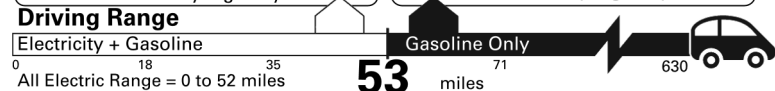

BASE MANUFACTURER'S SUGGESTED RETAIL PRICE \$47,200.00

OPTIONAL EQUIPMENT

FE	50 State Emissions	
CY	Weather Package:	375.00
	- Heated Steering Wheel	
	- Windshield De-Icer	
	- Rain Sensing Windshield Wipers	
DA	XSE Plug-In Hybrid Driver Assist Package:	1,170.00
	- Toggle-type Shift-by-Wire System	
	- Advanced Park	
	- Head-Up Display	
	- Steering Wheel Mounted Paddle Shifters	
EJ	JBL w/ 9-Speakers incl/Subwoofer & Amp	620.00
SR	Panoramic Moonroof Package:	700.00
	- Power Tilt/Slide Panoramic Moonroof	
	- Digital Rearview Mirror w/ Homelink	
2T	All Weather Floor Liners and Cargo Tray	339.00
MF	Mudguards	160.00
D9	Door Sill Protectors	199.00
D5	Door Edge Guards	165.00
BM	Body Side Moldings	260.00

Fuel Economy Small SUVs range from 14 to 125 MPGe. The best vehicle rates 146 MPGe.

You save \$3,750
 in fuel costs over 5 years compared to the average new vehicle.

Annual fuel Cost
\$950

This vehicle emits 54 grams CO₂ per mile. The best emits 0 grams per mile (tailpipe only). Producing and distributing fuel and electricity also create emissions; learn more at fuel economy.gov.