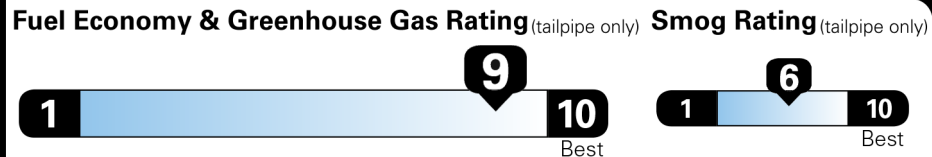

BASE MANUFACTURER'S SUGGESTED RETAIL PRICE \$47,200.00

OPTIONAL EQUIPMENT

FE	50 State Emissions	
CY	Weather Package:	375.00
	- Heated Steering Wheel	
	- Windshield De-Icer	
	- Rain Sensing Windshield Wipers	
DA	XSE Plug-In Hybrid Driver Assist Package:	1,170.00
	- Toggle-type Shift-by-Wire System	
	- Advanced Park	
	- Head-Up Display	
	- Steering Wheel Mounted Paddle Shifters	
EJ	JBL w/ 9-Speakers incl/Subwoofer & Amp	620.00
SR	Panoramic Moonroof Package:	700.00
	- Power Tilt/Slide Panoramic Moonroof	
	- Digital Rearview Mirror w/ Homelink	
2T	All Weather Floor Liners and Cargo Tray	339.00
MF	Mudguards	160.00
D9	Door Sill Protectors	199.00
D5	Door Edge Guards	165.00
BM	Body Side Moldings	260.00

Not Original - Copy

Created on 2026-04-19 19:21:36 (UTC)

For Full Product Details, Please Visit Toyota.com/RAV4PlugInHybrid
 Full Tank of Gas

EPA DOT Fuel Economy and Environment

Plug-In Hybrid Vehicle Electricity-Gasoline

Fuel Economy Small SUVs range from 14 to 125 MPGe. The best vehicle rates 146 MPGe.

You save \$3,750
 in fuel costs over 5 years compared to the average new vehicle.

Annual fuel Cost
\$950

This vehicle emits 54 grams CO₂ per mile. The best emits 0 grams per mile (tailpipe only). Producing and distributing fuel and electricity also create emissions; learn more at fuel economy.gov.