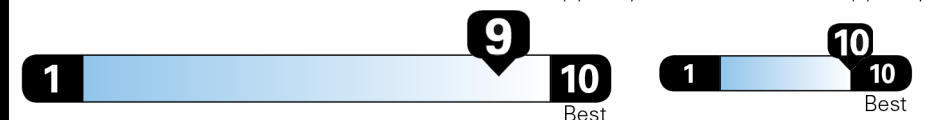

Fuel Economy & Greenhouse Gas Rating (tailpipe only) Smog Rating (tailpipe only)

This vehicle emits 0 grams CO₂ per mile. The best emits 0 grams per mile (tailpipe only). Does not include emissions from generating electricity; learn more at fueleconomy.gov.

Actual results will vary for many reasons, including driving conditions and how you drive and maintain your vehicle. The average new vehicle gets 29 MPG and costs $8,500 to fuel over 5 years. Cost estimates are based on 15,000 miles per year at $0.17 per kW-hr. MPGe is miles per gasoline gallon equivalent. Vehicle emissions are a significant cause of climate change and smog.

fueleconomy.gov

Calculate personalized estimates and compare vehicles

MANUFACTURER'S SUGGESTED RETAIL PRICE[†] **$46,219.00**

DELIVERY, PROCESSING AND HANDLING FEE **1,450.00**

TOTAL SUGGESTED RETAIL PRICE $47,669.00

[†]Manufacturer's suggested retail price excludes delivery processing and handling fees, license and title fees, applicable federal, state and local taxes, and dealer and distributor options and accessories.

Delivered by Truck to: 45102
CLASSIC TOYOTA OF HAMPTON
2301 W MERCURY BLVD
HAMPTON VA23666

TML2E1N2S0F0W0