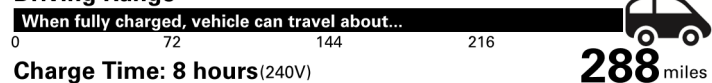

Not Original - Copy

Created: 2026-05-18 10:23:11 (UTC)

For Full Product Details, Please Visit Toyota.com/bZ

EPA DOT Fuel Economy and Environment

Electric Vehicle

Fuel Economy

120 MPGe Small SUVs range from 14 to 125 MPGe. The best vehicle rates 146 MPGe.
 131 city 109 highway 28.0 kW-hrs per 100 miles

You save

\$5,000
 in fuel costs over 5 years compared to the average new vehicle.

Driving Range

Annual fuel cost

\$700

Fuel Economy & Greenhouse Gas Rating (tailpipe only) Smog Rating (tailpipe only)

This vehicle emits 0 grams CO₂ per mile. The best emits 0 grams per mile (tailpipe only). Does not include emissions from generating electricity; learn more at fueleconomy.gov.